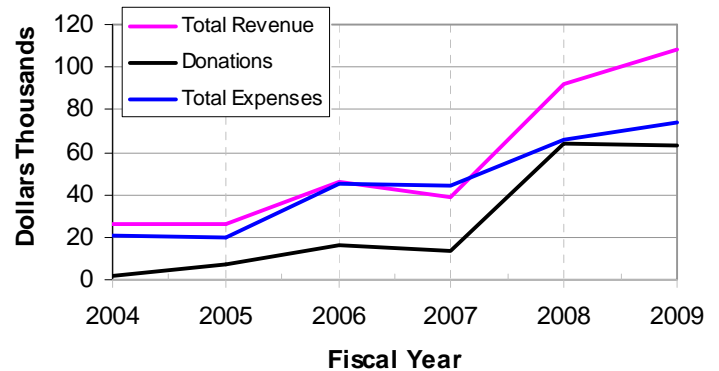

FY2004- FY2009 Financials

Fiscal Year is June 1 to May 31
FY2010 closed 5/31/2011
IRS 990 to be filed by Sept2011

We engaged 1200+ community volunteers in team support as coaches/mentors as well as program & tournament support.

Key 2010-11 Sponsors: Google, Intel, Cisco, State Farm, BAE Systems, PARC, Genentech, Vestas, DeVry University, Lawrence Livermore